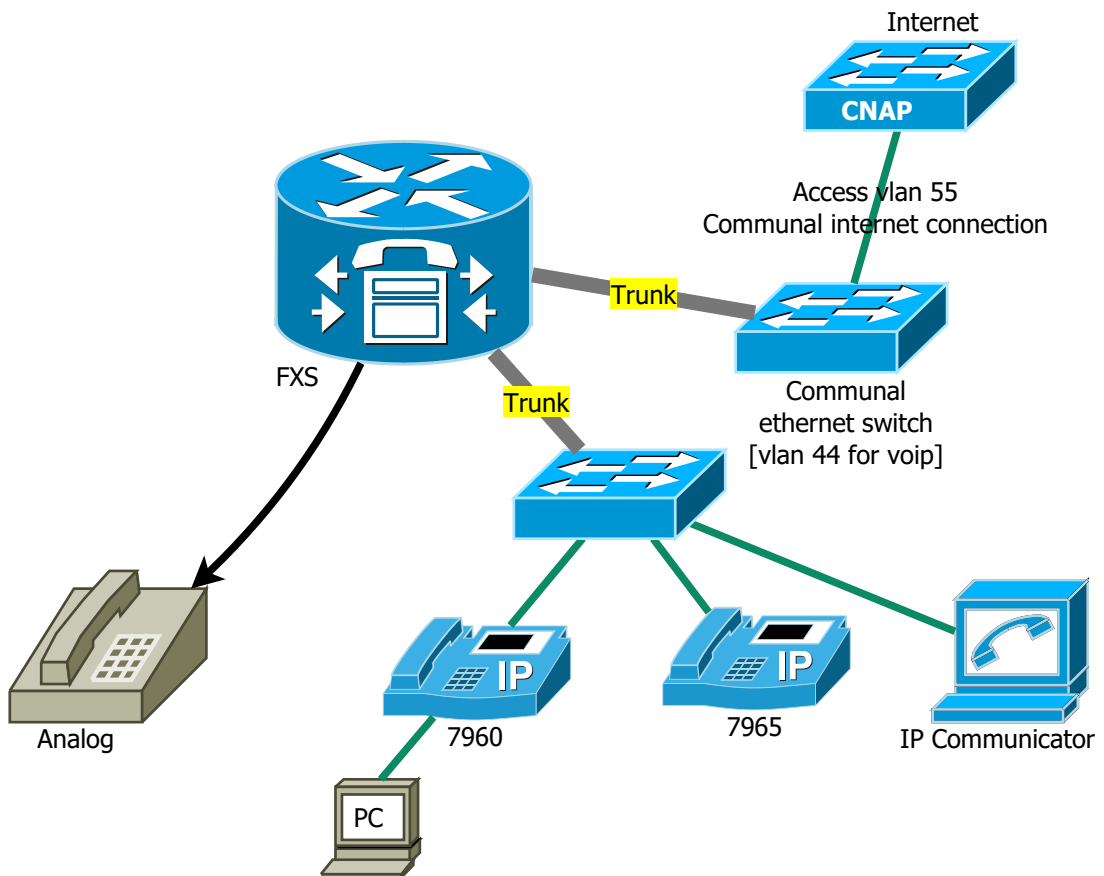

IP Telephony

SKILLS EXAM

Version 3, 2012
(c) Robert Andersson

Skrivtid: 90 Minuter

REQUIREMENTS

- O Proper phone boot process (DHCP server, TFTP etc)
- O Use "ip address dhcp" (dhcp client) for internet-connection on vlan 55
- O Start the NTP-client on the router
- O Follow the numberplan (other page) and give name and number to button 1 on the phones
- O Internally, you should use four digits for calling extensions (phones)
- O Externally you should use ten digit dialling
- O Configuration Professional (CCP) configuration shall work
- O Configure 'paging' on all IP Phones using number 8000
- O Give all IP-phones the number 8888 "Support" on button 2 (line 2)
It is OK if "Support" are only reachable within each town/switchboard

ANALOG

cisco 7960

cisco 7965

IP Communicator

IP NUMBER PLAN

Pod	Town	External VOIP IP	Internal IP NETWORKS
====	=====	=====	=====
A	Munkedal	192.168.23.19/24	10.1.x.0/24
B	Trollhättan	192.168.23.20/24	10.2.x.0/24
C	Vänersborg	192.168.23.21/24	10.3.x.0/24
D	Uddevalla	192.168.23.22/24	10.4.x.0/24
E	Lysekil	192.168.23.23/24	10.5.x.0/24
F	Mellerud	192.168.23.24/24	10.6.x.0/24