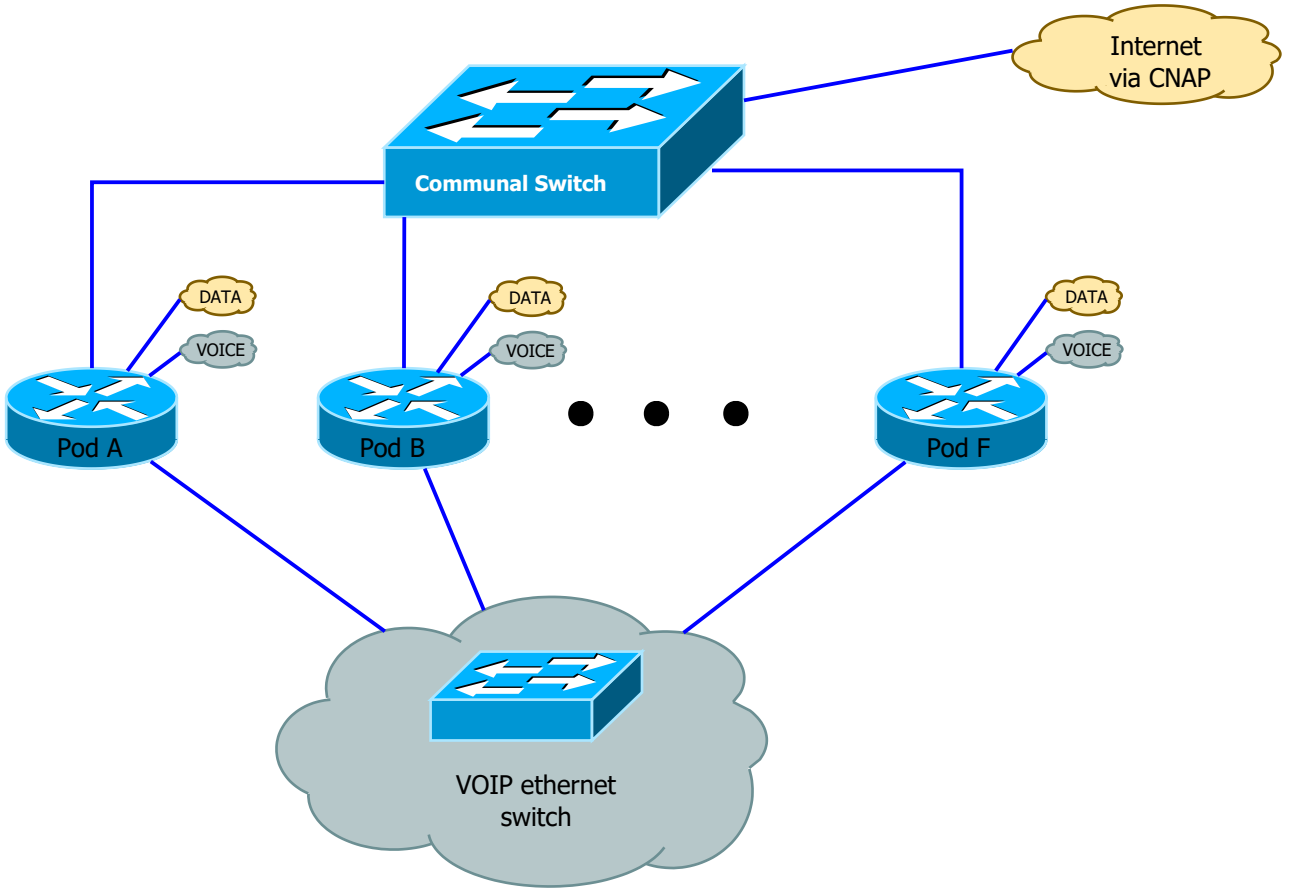

IP Telephony

SKILLS EXAM

Version 3, 2012
(c) Robert Andersson

Skrivtid: 90 Minuter

REQUIREMENTS

- O Proper phone boot process (DHCP server, TFTP etc)
- O Use "ip address dhcp" (dhcp client) for internet-connection on vlan 55
- O Start the NTP-client on the router
- O Follow the numberplan (other page) and give name and number to button 1 on the phones
- O Internally, you should use four digits for calling extensions (phones)
- O Externally you should use ten digit dialling
- O Configuration Professional (CCP) configuration shall work
- O Configure 'paging' on all IP Phones using number 8000
- O Give all IP-phones the number 8888 "Support" on button 2 (line 2)
It is OK if "Support" are only reachable within each town/switchboard

ANALOG

cisco 7960

cisco 7965

IP Communicator

IP NUMBER PLAN

Pod	Town	External VOIP IP	Internal IP NETWORKS
====	=====	=====	=====
A	Munkedal	192.168.23.19/24	10.1.x.0/24
B	Trollhättan	192.168.23.20/24	10.2.x.0/24
C	Vänersborg	192.168.23.21/24	10.3.x.0/24
D	Uddevalla	192.168.23.22/24	10.4.x.0/24
E	Lysekil	192.168.23.23/24	10.5.x.0/24
F	Mellerud	192.168.23.24/24	10.6.x.0/24