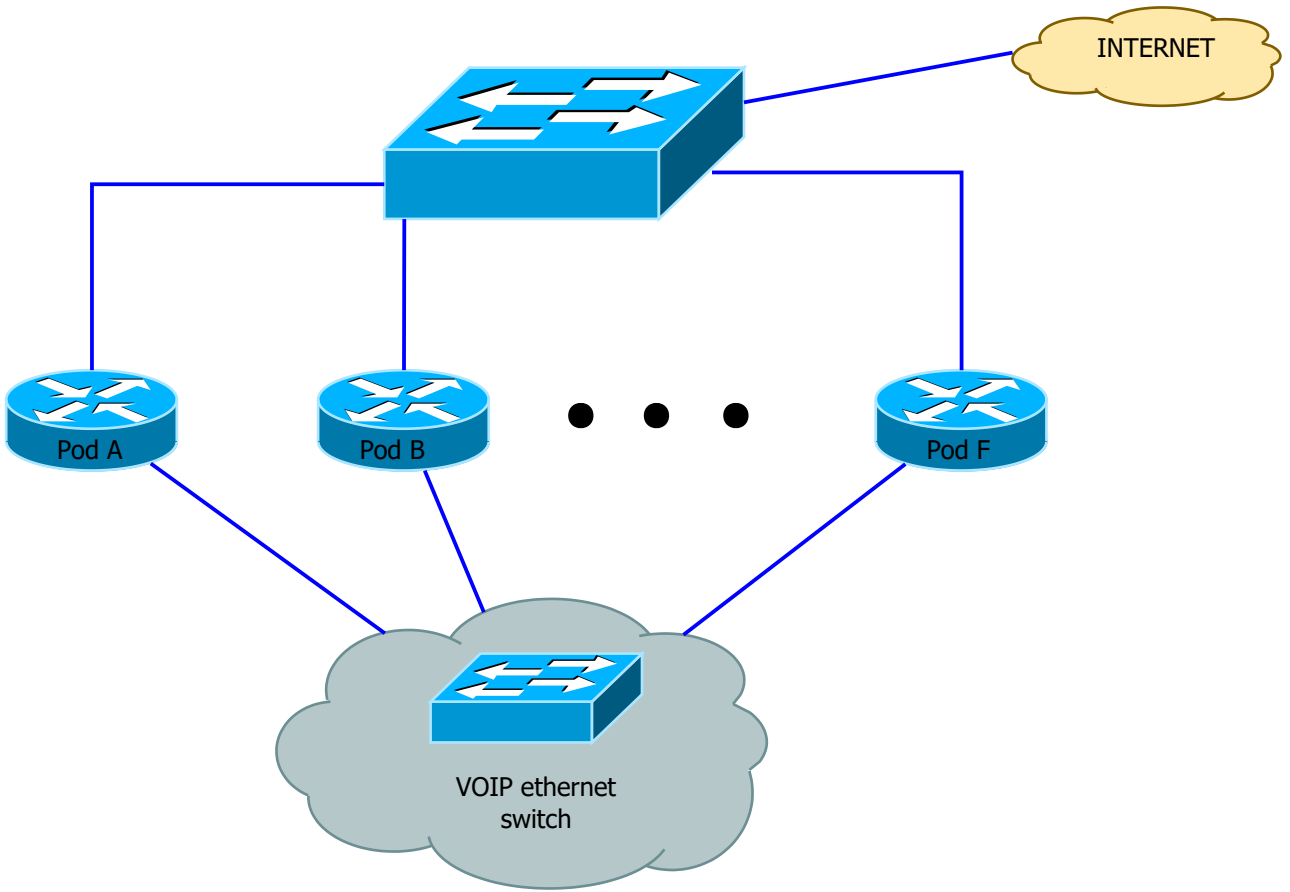

## REQUIREMENTS

- Proper phone boot process (DHCP server, TFTP etc )
- Use "ip address dhcp" (dhcp client) for internet-connection on vlan 55
- Start the NTP-client on the router
- Follow the numberplan (previous page) and give name and number to button 1 on the phones
- Give all IP-phones the number 8888 "Support" on button 2 (line 2)  
It is OK if "Support" are only reachable within each town/switchboard
- Internally, you should use four digits for calling extensions (phones)
- Externally you should use ten digit dialling
- Web configuration shall work