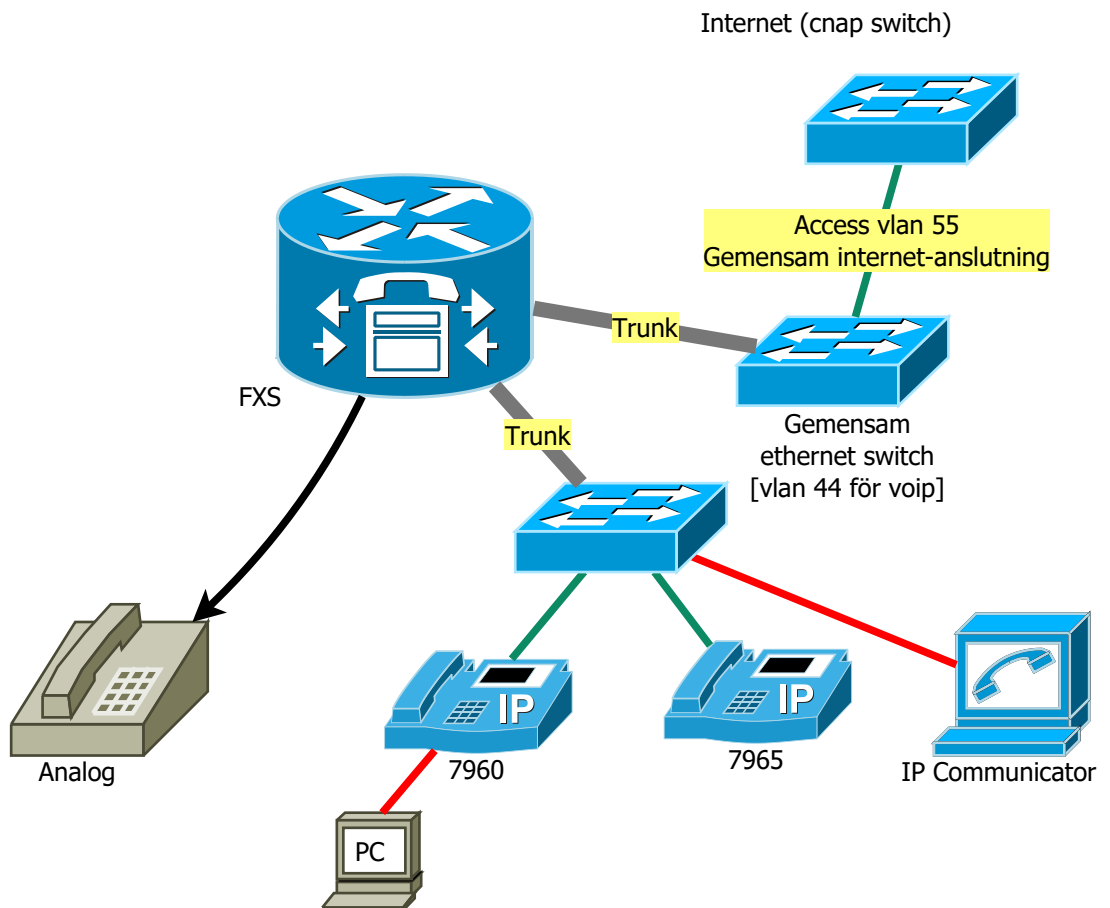

## REQUIREMENTS

- Proper phone boot process (DHCP server, TFTP etc )
- Use "ip address dhcp" (dhcp client) for internet-connection on vlan 55
- Start the NTP-client on the router
- Follow the numberplan (previous page) and give name and number to button 1 on the phones
- Give all IP-phones the number 8888 "Support" on button 2 (line 2)  
It is OK if "Support" are only reachable within each town/switchboard
- Internally, you should use four digits for calling extensions (phones)
- Externally you should use ten digit dialling
- Web configuration shall work